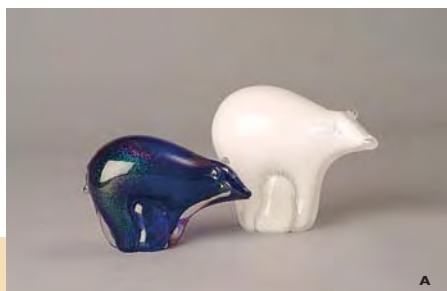

CORPORATE GIFTS